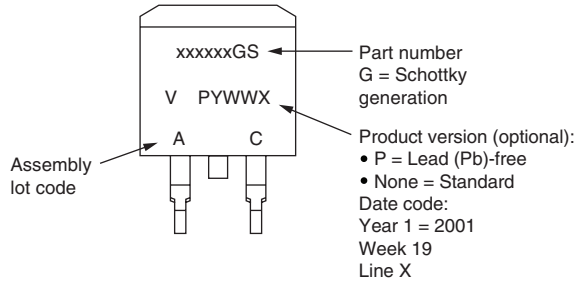

D²PAK Generation 3.1

Example: This is a xxxxxxGS with assembly lot code AC, assembled on WW 19, 2001 in the assembly line "X"